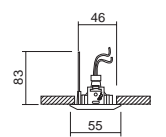

GR-CBC 35 MAX.20W GX-53 Includido Included CON DISTANCIADOR DE SEGURIDAD WITH SAFETY SEPARATOR

0155-00-00

- Blanco / White **B**
- Negro / Black **N**
- Aluminio / Aluminium **Z**
- Cromo / Chrome **C**
- Oro / Gold plated **O**
- Satinado / Brushed **S**
- Oro satinado / Brushed gold **I**
- Niquel satinado / Brushed Steel **NS**
- Cromo mate / Matt chrome **Q**
- Oro mate / Matt gold plated **Y**