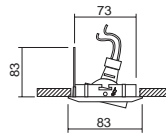

ALU GR-CBC 51 MAX.50W GX-53 Includido Included CON DISTANCIADOR DE SEGURIDAD WITH SAFETY SEPARATOR

0038-01-01

- Blanco / White **B**
- Negro / Black **N**
- Aluminio / Aluminium **Z**
- Cromo / Chrome **C**
- Oro / Gold plated **O**
- Satinado / Brushed **S**
- Oro satinado / Brushed gold **I**
- Niquel satinado / Brushed Steel **NS**
- Cromo mate / Matt chrome **Q**
- Oro mate / Matt gold plated **Y**