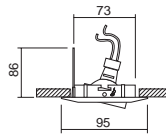

ALU GR-CBC 51 MAX.50W GX-53 Includido Included CON DISTANCIADOR DE SEGURIDAD WITH SAFETY SEPARATOR

0321-01-01

- Blanco / White **B**
- Aluminio / Aluminium **Z**
- Cromo / Chrome **C**
- Oro / Gold plated **O**
- Satinado / Brushed **S**
- Oro satinado / Brushed gold **I**
- Niquel satinado / Brushed Steel **NS**
- Cromo mate / Matt chrome **Q**
- Oro mate / Matt gold plated **Y**