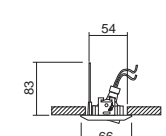

GR-CBC 35 MAX.20W GX-53 Includido Included CON DISTANCIADOR DE SEGURIDAD WITH SAFETY SEPARATOR

0156-00-00

- Blanco / White **B**
- Negro / Black **N**
- Aluminio / Aluminium **Z**
- Cromo / Chrome **C**
- Oro / Gold plated **O**
- Satinado / Brushed **S**
- Oro satinado / Brushed gold **I**
- Niquel satinado / Brushed Steel **NS**
- Cromo mate / Matt chrome **Q**
- Oro mate / Matt gold plated **Y**