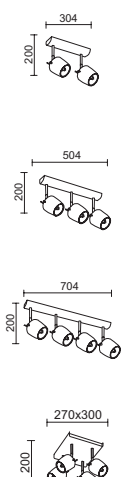

2523-02-00 ZQ

Acabado: Aluminio-Cromo Mate
Finishing: Aluminium-Matt Chrome

2523-03-00 ZQ

2523-05-00 ZQ

Acabado: Aluminio-Cromo Mate
Finishing: Aluminium-Matt Chrome

2523-14-00 ZQ