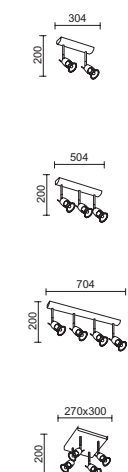

2522-02-00 ZQ

Acabado: Aluminio-Cromo Mate
Finishing: Aluminium-Matt Chrome

2522-03-00 ZQ

2522-05-00 ZQ

Acabado: Aluminio-Cromo Mate
Finishing: Aluminium-Matt Chrome

2522-14-00 ZQ