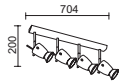

2524-02-00 ZQ

Acabado: Aluminio-Cromo Mate
Finishing: Aluminium-Matt Chrome

2524-03-00 ZQ

Acabado: Aluminio-Cromo Mate
Finishing: Aluminium-Matt Chrome

2524-05-00 ZQ

Acabado: Aluminio-Cromo Mate
Finishing: Aluminium-Matt Chrome

2524-14-00 ZQ

Acabado: Aluminio-Cromo Mate
Finishing: Aluminium-Matt Chrome