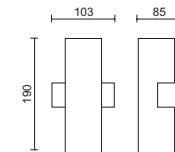

2590-01-00 - P Max. 1 x 50W

AP SPIRIT ceiling

CON CRISTAL MATE WITH MATT GLASS

2590-03-02 - M Max. 1 x 60W

AP+U LARGE

2590-02-00 - P Max. 2 x 50W

AP SPIRIT

2590-03-00 - M Max. 1 x 40W