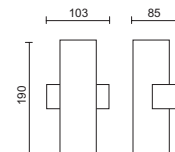

AP+U LARGE

2590-02-13 - P Max. 1 x 13W

2590-02-27 - P Max. 1 x 23W